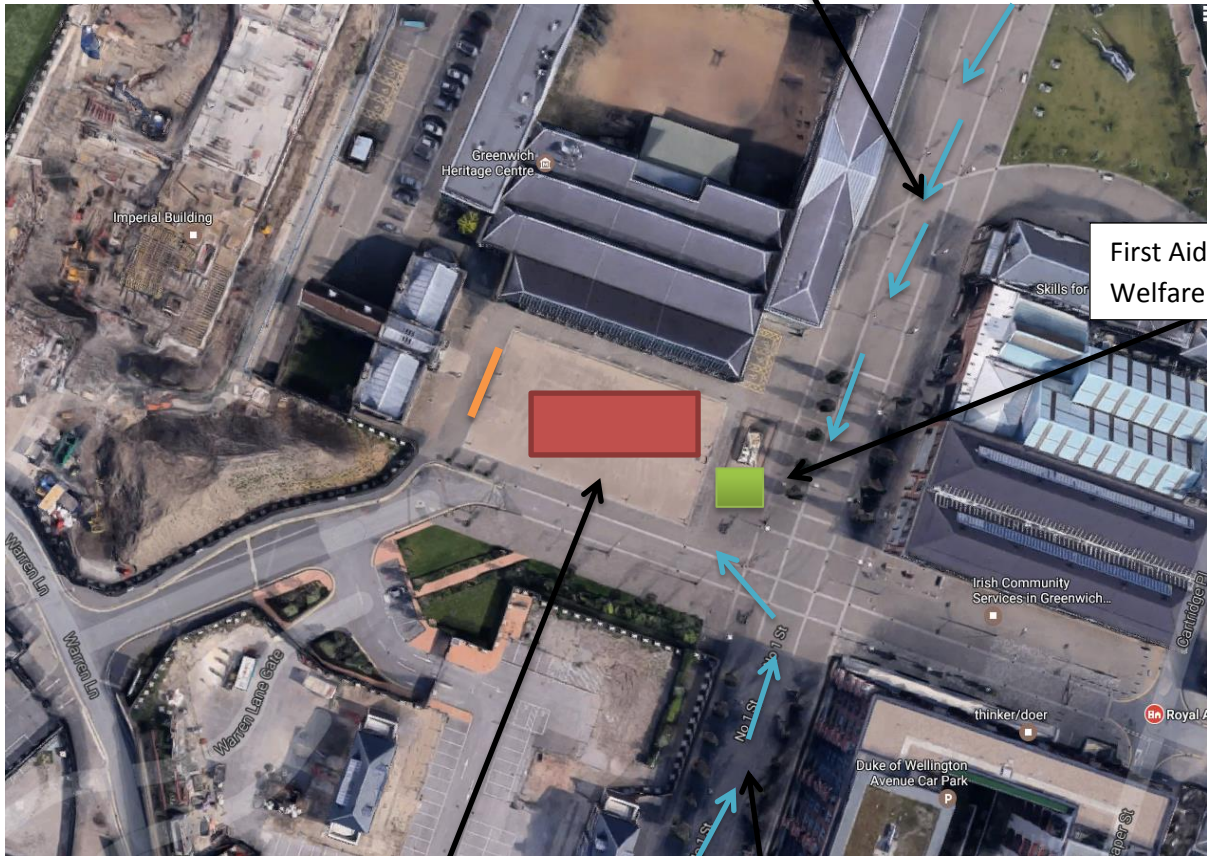

40 minutes outdoor, standing, no umbrellas please

Origami Challenge family arts workshop takes place during each performance

Please enter via No 1 Street from either the north or south side entrance.

Getting to the venue

- **DLR & National rail:** Woolwich Arsenal station 10 min walk
- **Thames Clipper:** Woolwich/ Royal Arsenal stop 5 min walk
- **Bus: 51/99/386** to Woolwich High Street 7 min walk
- **By car:** there is no public parking available at the venue or drop off points

No 1 Street
Entrance 2

First Aid and
Welfare

Audience standing
area

No 1 Street
Entrance 1