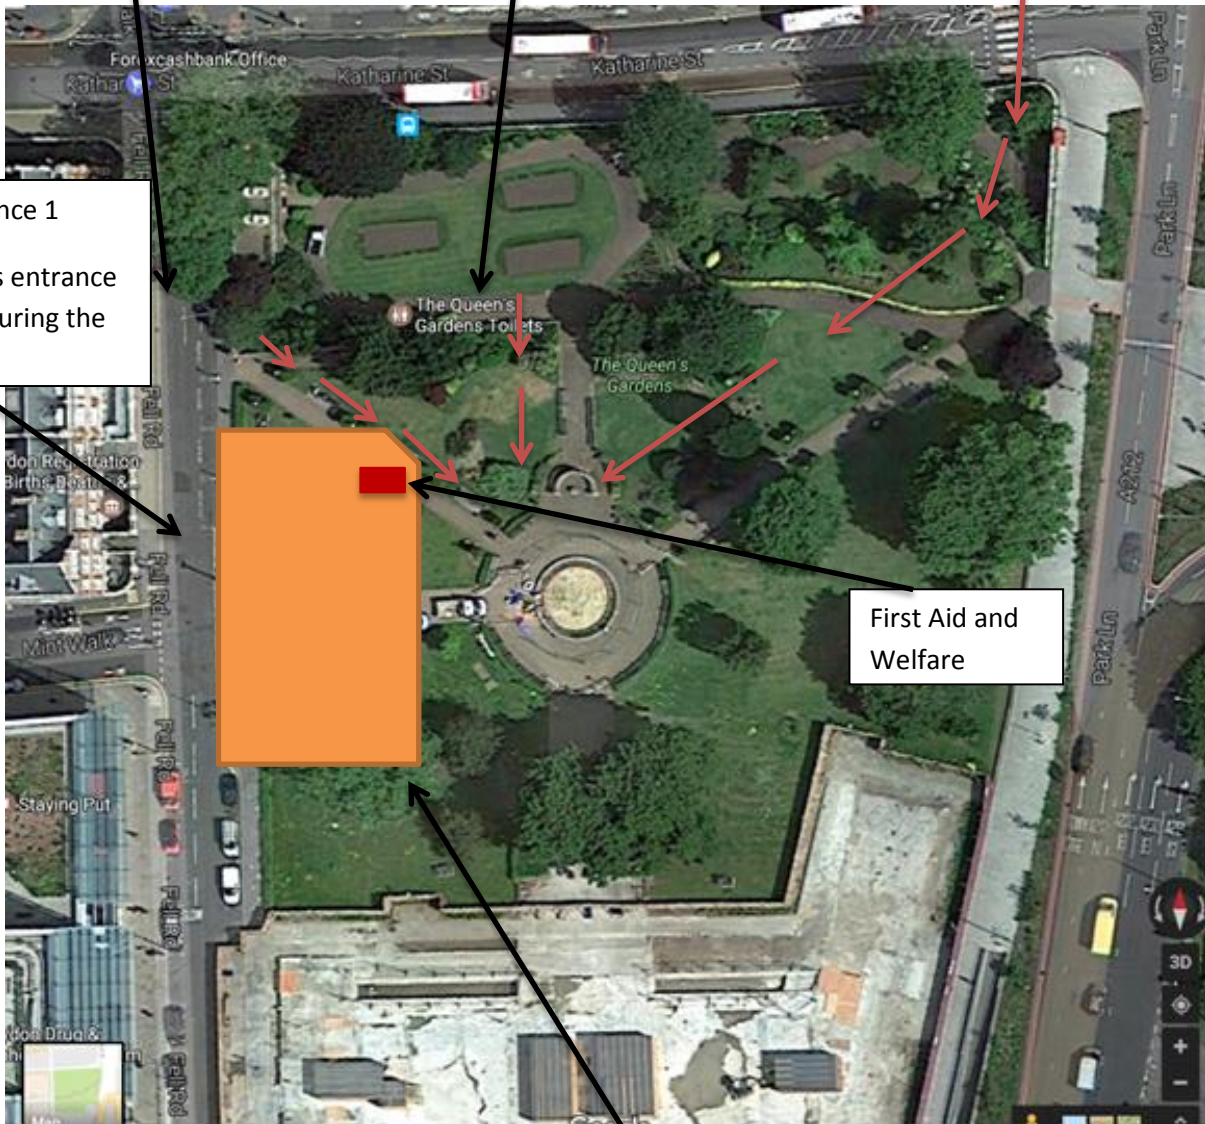

40 minutes outdoors, standing, no umbrellas please

[Origami Challenge](#) family arts workshop takes place during each performance

Please enter through the entrance via the north end of Fell Road or the east side of the gardens.

The Queen's  
Gardens Public  
Toilets

Subway entrance

Fell Road entrance 2

Park Lane entrance

Fell Road entrance 1

Please note this entrance  
will be closed during the  
performance.

First Aid and  
Welfare

Audience  
standing area