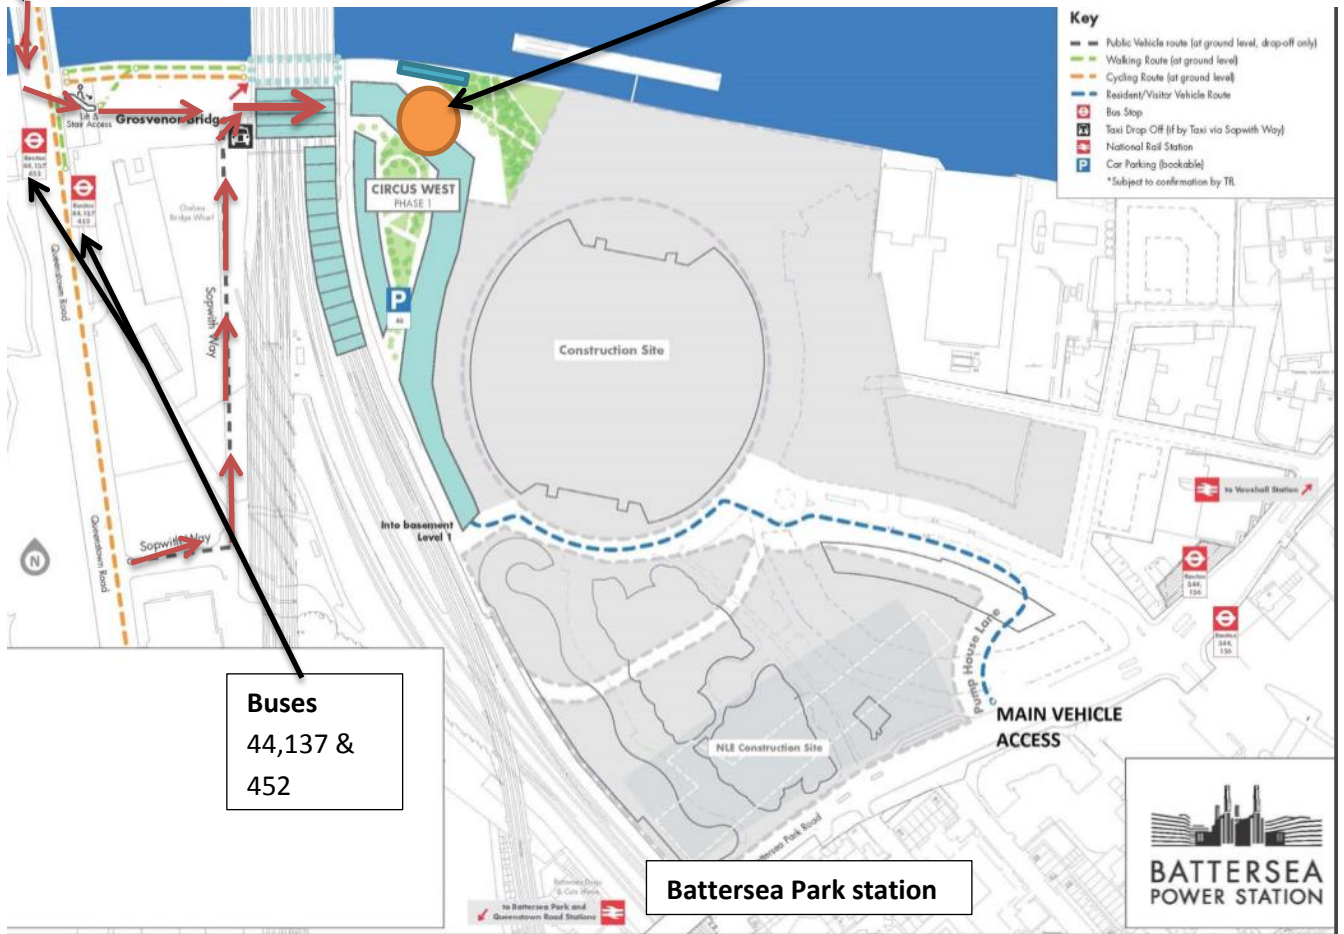

ORIGAMI

BATTERSEA POWER STATION Event Information

Thank you for joining us for *Origami* at **BATTERSEA POWER STATION, Circus West Village Piazza, London [SW11 8AB](#)**

The event is free and no booking is required.

WED 11 OCTOBER 2017

1.30pm & 7.30pm

40 minutes outdoors, standing, no umbrellas please

[Origami Challenge](#) family arts workshop takes place during each performance

Please enter through the entrance via Sopwith Way - marked by the red arrow on the map overleaf.

Getting to the venue

- **By public transport.** The nearest over ground station is Battersea Park Station which is a 10 minute walk. The closest underground station is Sloane Square which is a 20 minute walk or short bus ride on the 137/44/ 452 from Sloane Square.
- **By car:** there is no parking available at the venue. The closest car parks are Chelsea Bridge Wharf or New Covent Garden Market (fees apply).
- **By taxi:** Taxis can enter from Queenstown Rd on to Sopwith Way all the way to the entrance of Circus West Village

From Sloane Square station

Audience standing area

Buses
44,137 &
452

Battersea Park station

BATTERSEA
POWER STATION